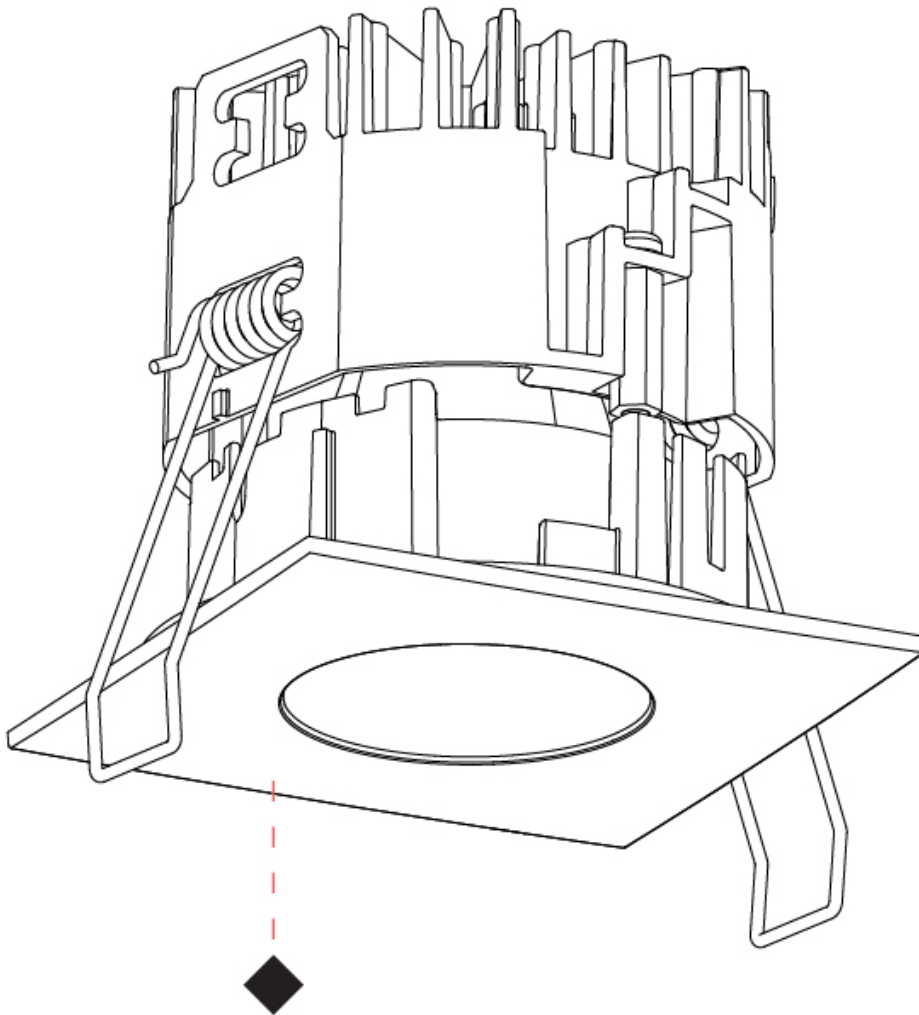

OIKO PRO SQUARE FIXED RECESSED

A350102-

PROJECT

TYPE

SPECIFIER

QUANTITY

DATE

A