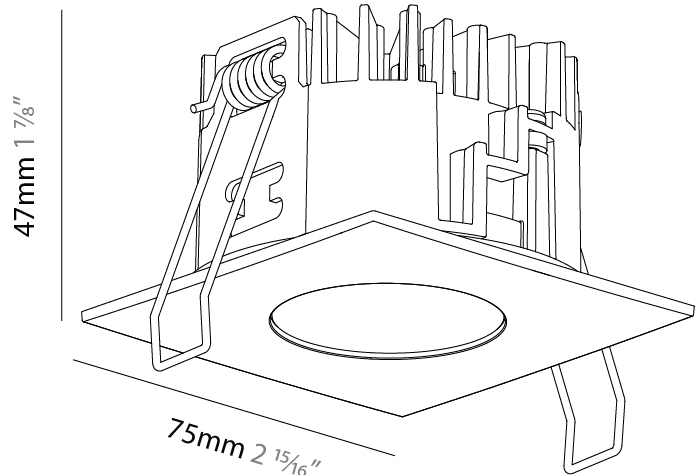

GENERAL

Series: Oiko Pro Square
Subseries: Oiko Pro Square Fixed
Brand: Prolicht
Division: Architectural
Mounting Type: Recessed
Mounting Location: Ceiling
Subcategory: Downlight

PHYSICAL

Shape: Square
Length (mm): 75
Length (in): 2 ¹⁵/₁₆
Width (mm): 75
Width (in): 2 ¹⁵/₁₆
Height (mm): 47
Height (in): 1 ⁷/₈
Ceiling Thickness (mm): 1 - 25
Ceiling Thickness (in): 1/16 - 1 3/16
Min. Recessing Depth (mm): 70
Min. Recessing Depth (in): 2 ³/₄
Light Distribution: Downlight
Weight (kg): 0.209
Diffuser: Lens Pack - No Lens / Opal / Linear Spread Lens / Honeycomb / Spread Lens
Fixture Finish: SSR / BKV / CWI / CRY / HAB / UFT / ITA / RUA / FTG / MYG / LOD / PUS / FRO / FUP / KIA / POP / BLS / SPG / MEY / GOH / GUM / CHC / COM / ABZ / JAG / OBR / MOS / ROR
Fixture Material: Aluminum Die Cast
Cut-out Measurements: D. 68mm / 2 11/16"

ELECTRICAL

Lamp Type: LED (Zhaga Standard)
Input Wattage (W): 15
Total Output Wattage (W): 14.6
Dimming: Tri-Mode (Non-Dimming and Phase Dimming (120Vac only) and 0-10V Dimming)
Driver Included: Yes
Driver Location: Remote
Driver Type: Constant Current - Universal
Driver Class: Class 2
Input Voltage (V): 120 - 277
Constant Current (MA): 350

LED

Number of LEDs: 1
Color Temperature (°K): 2700 / 3000 / 3500 / 4000
Max. Delivered Lumen (lm): 1470 / 1477 / 1546 / 1561
CRI: >90 CRI
Lamp Life (hrs): 50000

OPTICAL

Reflector°: 60

RATINGS AND CERTIFICATIONS

Certified By: Certified for North American Standards
IP rating: IP54