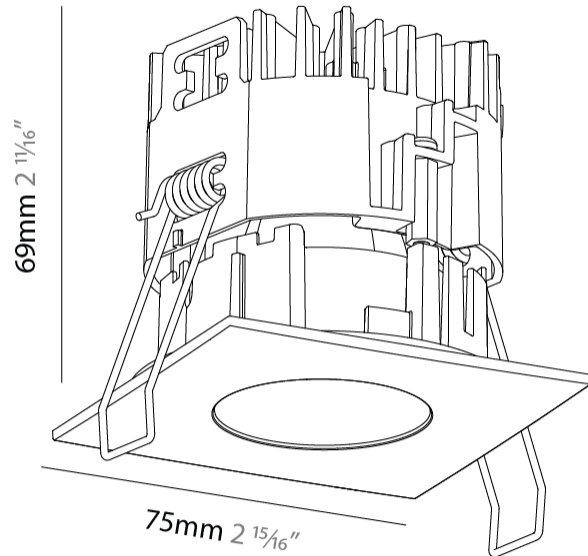

GENERAL

Series: Oiko Pro Square
Subseries: Oiko Pro Square Fixed
Brand: Prolicht
Division: Architectural
Mounting Type: Recessed
Mounting Location: Ceiling
Subcategory: Downlight

PHYSICAL

Shape: Square
Length (mm): 75
Length (in): 2 ¹⁵/₁₆
Width (mm): 75
Width (in): 2 ¹⁵/₁₆
Height (mm): 69
Height (in): 2 ⁵/₇
Ceiling Thickness (mm): 1 - 25
Ceiling Thickness (in): 1/16 - 1 3/16
Min. Recessing Depth (mm): 70
Min. Recessing Depth (in): 2 ³/₄
Light Distribution: Downlight
Weight (kg): 0.209
Diffuser: Lens Pack - No Lens / Opal / Linear Spread Lens / Honeycomb / Spread Lens
Fixture Finish: SSR / BKV / CWI / CRY / HAB / UFT / ITA / RUA / FTG / MYG / LOD / PUS / FRO / FUP / KIA / POP / BLS / SPG / MEY / GOH / GUM / CHC / COM / ABZ / JAG / OBR / MOS / ROR
Fixture Material: Aluminum Die Cast
Cut-out Measurements: D. 68mm / 2 11/16"

ELECTRICAL

Lamp Type: LED (Zhaga Standard)
Input Wattage (W): 15
Total Output Wattage (W): 14.6
Dimming: Tri-Mode (Non-Dimming and Phase Dimming (120Vac only) and 0-10V Dimming)
Driver Included: Yes
Driver Location: Remote
Driver Type: Constant Current - Universal
Driver Class: Class 2
Input Voltage (V): 120 - 277
Constant Current (MA): 350

LED

Number of LEDs: 1
Color Temperature (°K): 2700 / 3000 / 3500 / 4000
Max. Delivered Lumen (lm): 1326 / 1332 / 1395 / 1408
CRI: >90 CRI
Lamp Life (hrs): 50000

OPTICAL

Reflector°: 36

RATINGS AND CERTIFICATIONS

Certified By: Certified for North American Standards
IP rating: IP54