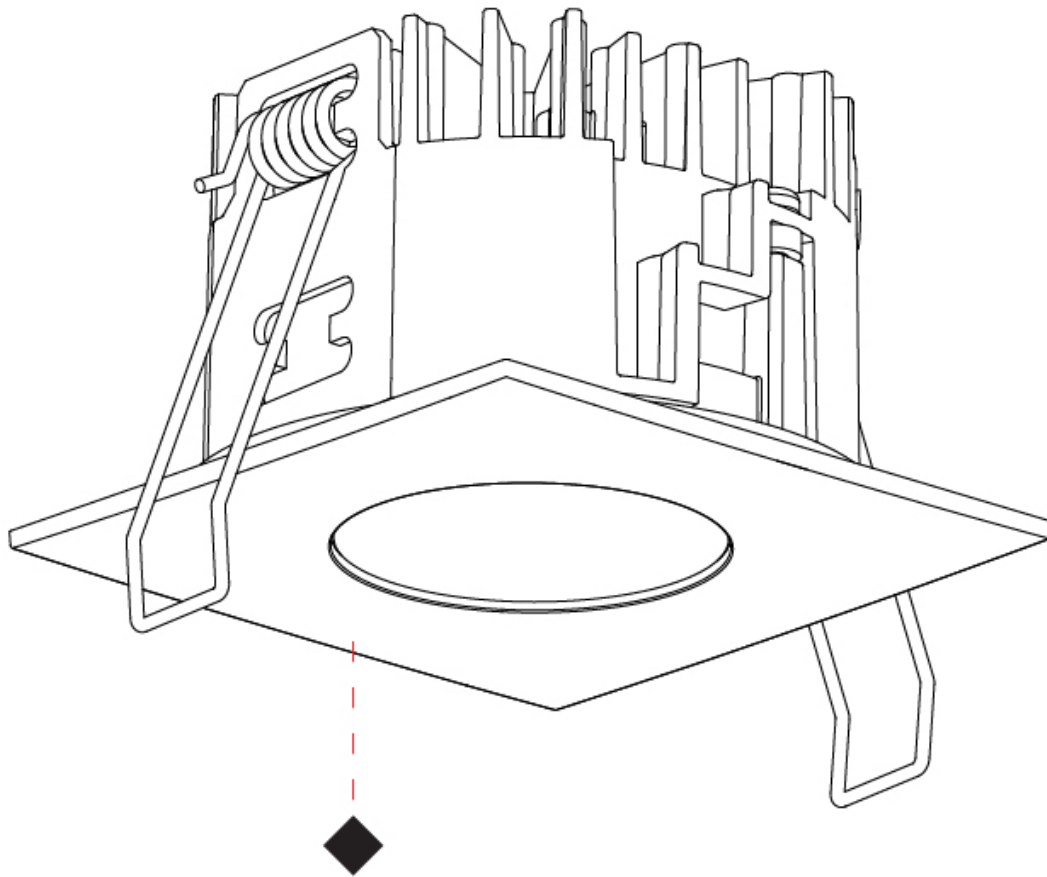

OIKO PRO SQUARE FIXED RECESSED

A350104-

PROJECT	_____
TYPE	_____
SPECIFIER	_____
QUANTITY	_____
DATE	_____

A