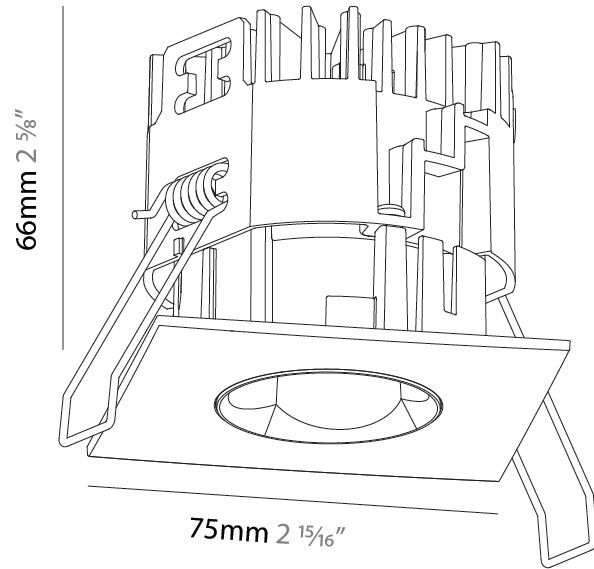

PHYSICAL

Shape: Square
Length (mm): 75
Length (in): 2 ¹⁵/₁₆
Width (mm): 75
Width (in): 2 ¹⁵/₁₆
Height (mm): 65
Height (in): 2 ⁹/₁₆
Ceiling Thickness (mm): 1 - 25
Ceiling Thickness (in): 1/16 - 1 3/16
Min. Recessing Depth (mm): 70
Min. Recessing Depth (in): 2 ³/₄
Light Distribution: Downlight
Weight (kg): 0.209
Diffuser: Lens Pack - No Lens / Opal / Linear Spread Lens / Honeycomb / Spread Lens
Fixture Finish: SSR / BKV / CWI / CRY / HAB / UFT / ITA / RUA / FTG / MYG / LOD / PUS / FRO / FUP / KIA / POP / BLS / SPG / MEY / GOH / GUM / CHC / COM / ABZ / JAG / OBR / MOS / ROR
Fixture Material: Aluminum Die Cast
Cut-out Measurements: D. 68mm / 2 11/16"

ELECTRICAL

Lamp Type: LED (Zhaga Standard)
Input Wattage (W): 15
Total Output Wattage (W): 13.6
Dimming: Tri-Mode (Non-Dimming and Phase Dimming (120Vac only) and 0-10V Dimming)
Driver Included: No
Driver Location: Recessed Housing
Driver Type: Constant Current - Universal
Driver Class: Class 2
Input Voltage (V): 120 - 277
Constant Current (MA): 350

LED

Number of LEDs: 1
Color Temperature (°K): 2700 / 3000 / 3500 / 4000
Max. Delivered Lumen (lm): 1295 / 1377 / 1442 / 1455
Nominal Lumen (lm): 1566 / 1665 / 1743 / 1759
CRI: >90 CRI
Lamp Life (hrs): 50000

OPTICAL

Reflector°: 34

RATINGS AND CERTIFICATIONS

Certified By: Certified for North American Standards
IP rating: IP20