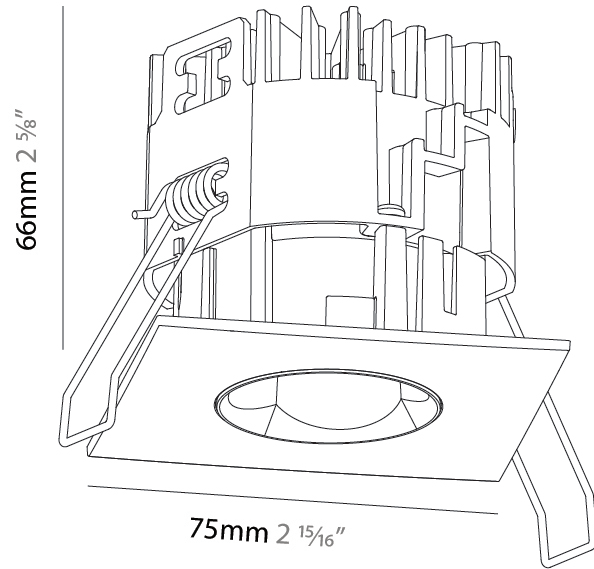

PHYSICAL

Shape: Square
Length (mm): 75
Length (in): 2 ¹⁵/₁₆
Width (mm): 75
Width (in): 2 ¹⁵/₁₆
Height (mm): 65
Height (in): 2 ⁹/₁₆
Ceiling Thickness (mm): 1 - 25
Ceiling Thickness (in): 1/16 - 1 3/16
Min. Recessing Depth (mm): 70
Min. Recessing Depth (in): 2 ³/₄
Light Distribution: Downlight
Weight (kg): 0.209
Diffuser: Lens Pack - No Lens / Opal / Linear Spread Lens / Honeycomb / Spread Lens
Fixture Finish: SSR / BKV / CWI / CRY / HAB / UFT / ITA / RUA / FTG / MYG / LOD / PUS / FRO / FUP / KIA / POP / BLS / SPG / MEY / GOH / GUM / CHC / COM / ABZ / JAG / OBR / MOS / ROR
Fixture Material: Aluminum Die Cast
Cut-out Measurements: D. 68mm / 2 11/16"

ELECTRICAL

Lamp Type: LED (Zhaga Standard)
Input Wattage (W): 16
Total Output Wattage (W): 14.6
Dimming: Tri-Mode (Non-Dimming and Phase Dimming (120Vac only) and 0-10V Dimming)
Driver Included: No
Driver Location: Remote
Driver Type: Constant Current - Universal
Driver Class: Class 2
Input Voltage (V): 120 - 277
Constant Current (MA): 350

LED

Number of LEDs: 1
Color Temperature (°K): 2700 / 3000 / 3500 / 4000
Max. Delivered Lumen (lm): 1067 / 1150 / 1217 / 1220
Nominal Lumen (lm): 1393 / 1501 / 1589 / 1592
CRI: >90 CRI
Lamp Life (hrs): 50000

OPTICAL

Reflector°: 14

RATINGS AND CERTIFICATIONS

Certified By: Certified for North American Standards
IP rating: IP44