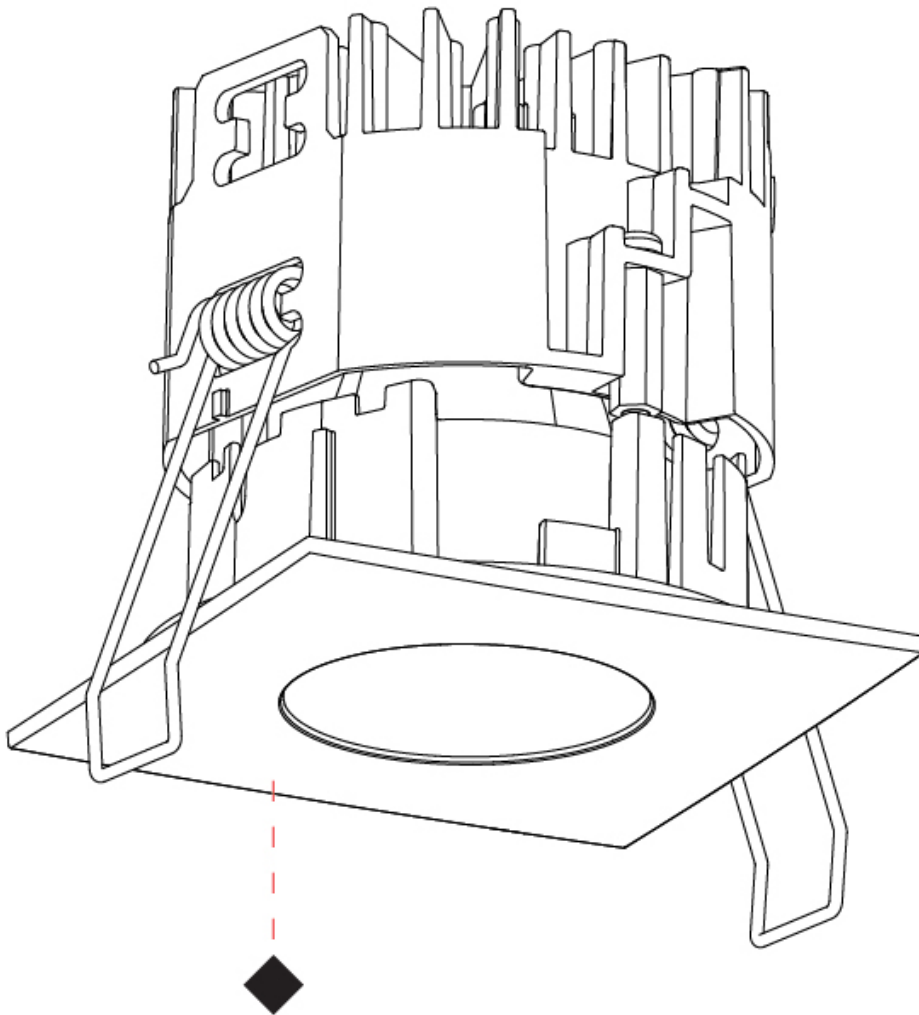

OIKO PRO SQUARE FIXED RECESSED

A350105-

PROJECT

TYPE

SPECIFIER

QUANTITY

DATE

A