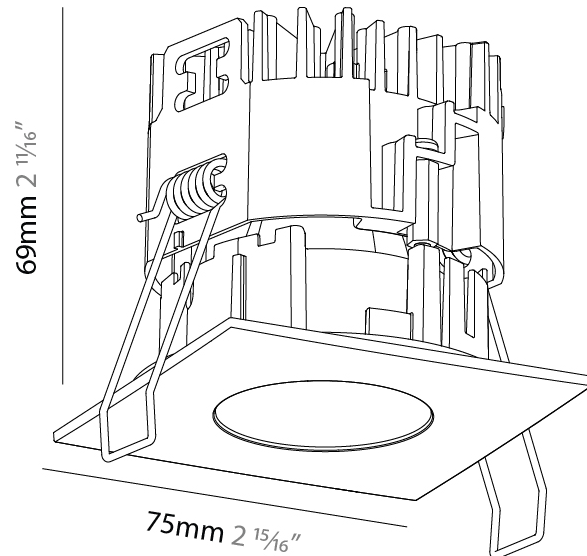

GENERAL

Series: Oiko Pro Square
Subseries: Oiko Pro Square Fixed
Brand: Prolicht
Division: Architectural
Mounting Type: Recessed
Mounting Location: Ceiling
Subcategory: Downlight

PHYSICAL

Shape: Square
Length (mm): 75
Length (in): 2 ¹⁵/₁₆
Width (mm): 75
Width (in): 2 ¹⁵/₁₆
Height (mm): 69
Height (in): 2 ⁵/₇
Ceiling Thickness (mm): 1 - 25
Ceiling Thickness (in): 1/16 - 1 3/16
Min. Recessing Depth (mm): 70
Min. Recessing Depth (in): 2 ³/₄
Light Distribution: Downlight
Weight (kg): 0.209
Diffuser: Lens Pack - No Lens / Opal / Linear Spread Lens / Honeycomb / Spread Lens
Fixture Finish: SSR / BKV / CWI / CRY / HAB / UFT / ITA / RUA / FTG / MYG / LOD / PUS / FRO / FUP / KIA / POP / BLS / SPG / MEY / GOH / GUM / CHC / COM / ABZ / JAG / OBR / MOS / ROR
Fixture Material: Aluminum Die Cast
Cut-out Measurements: D. 68mm / 2 11/16"

ELECTRICAL

Lamp Type: LED (Zhaga Standard)
Input Wattage (W): 16.4
Total Output Wattage (W): 14.6
Dimming: Tri-Mode (Non-Dimming and Phase Dimming (120Vac only) and 0-10V Dimming)
Driver Included: Yes
Driver Location: Remote
Driver Type: Constant Current - Universal
Driver Class: Class 2
Input Voltage (V): 120 - 277
Constant Current (MA): 350

LED

Number of LEDs: 1
Color Temperature (°K): 2700 / 3000 / 3500 / 4000
Max. Delivered Lumen (lm): 1096 / 1108 / 1160 / 1162
CRI: >90 CRI
Lamp Life (hrs): 50000

OPTICAL

Reflector°: 16

RATINGS AND CERTIFICATIONS

Certified By: Certified for North American Standards
IP rating: IP54