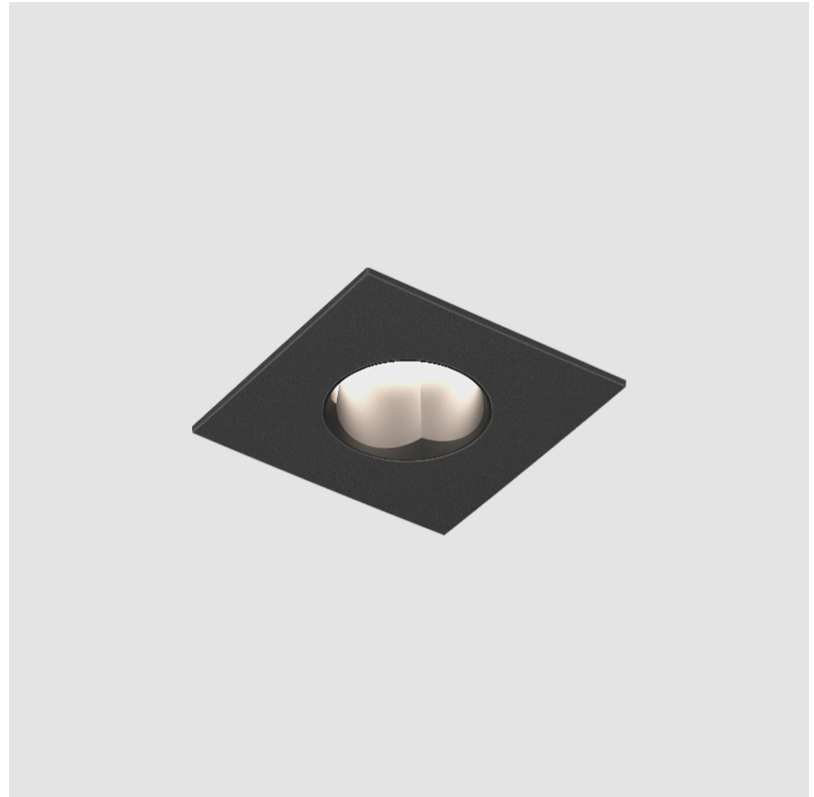

PHYSICAL

Shape: Square
Length (mm): 75
Length (in): 2 ¹⁵/₁₆
Width (mm): 75
Width (in): 2 ¹⁵/₁₆
Height (mm): 65
Height (in): 2 ⁹/₁₆
Ceiling Thickness (mm): 1 - 25
Ceiling Thickness (in): 1/16 - 1 3/16
Min. Recessing Depth (mm): 70
Min. Recessing Depth (in): 2 ³/₄
Light Distribution: Downlight
Weight (kg): 0.209
Diffuser: Lens Pack - No Lens / Opal / Linear Spread Lens / Honeycomb / Spread Lens
Fixture Finish: SSR / BKV / CWI / CRY / HAB / UFT / ITA / RUA / FTG / MYG / LOD / PUS / FRO / FUP / KIA / POP / BLS / SPG / MEY / GOH / GUM / CHC / COM / ABZ / JAG / OBR / MOS / ROR
Fixture Material: Aluminum Die Cast
Cut-out Measurements: D. 68mm / 2 11/16"

ELECTRICAL

Lamp Type: LED (Zhaga Standard)
Input Wattage (W): 16
Total Output Wattage (W): 14.6
Dimming: Tri-Mode (Non-Dimming and Phase Dimming (120Vac only) and 0-10V Dimming)
Driver Included: No
Driver Location: Remote
Driver Type: Constant Current - Universal
Driver Class: Class 2
Input Voltage (V): 120 - 277
Constant Current (MA): 350

LED

Number of LEDs: 1
Color Temperature (°K): 2700 / 3000 / 3500 / 4000
Max. Delivered Lumen (lm): 1067 / 1150 / 1217 / 1220
Nominal Lumen (lm): 1393 / 1501 / 1589 / 1592
CRI: >90 CRI
Lamp Life (hrs): 50000

OPTICAL

Reflector°: 14

RATINGS AND CERTIFICATIONS

Certified By: Certified for North American Standards
IP rating: IP44