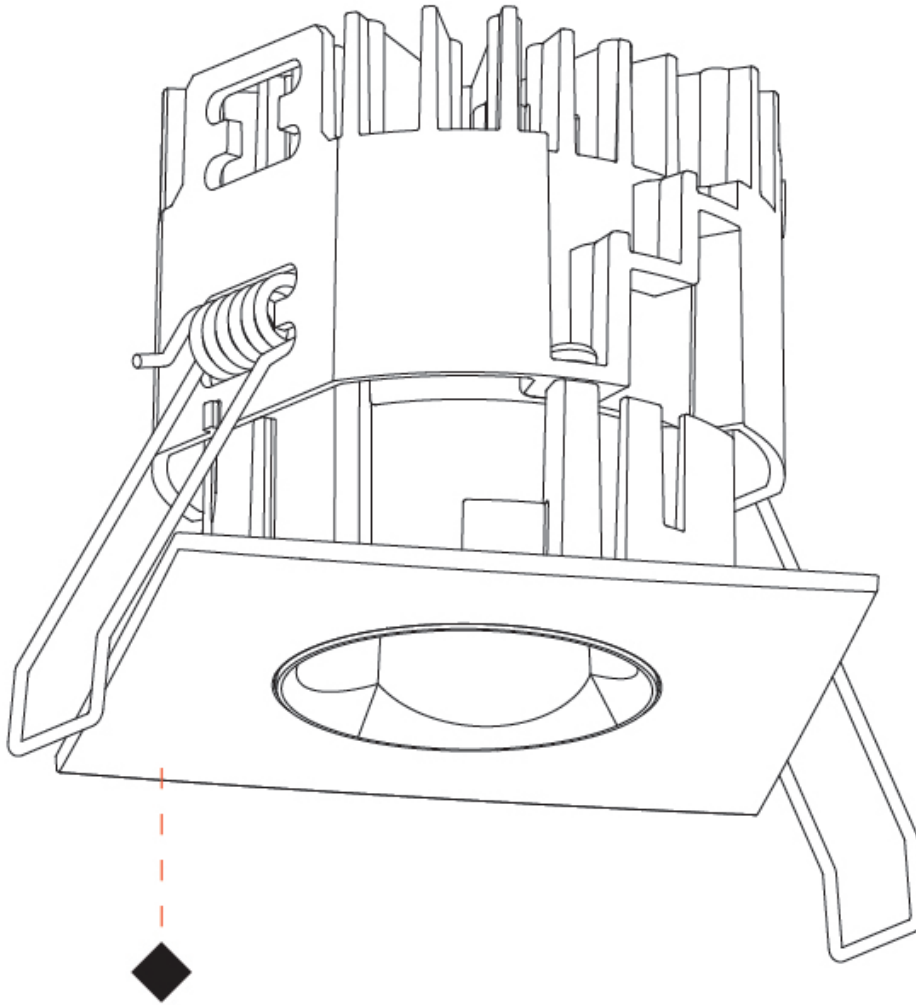

OIKO PRO SQUARE WALLWASH RECESSED

A35954-

PROJECT	_____
TYPE	_____
SPECIFIER	_____
QUANTITY	_____
DATE	_____

A