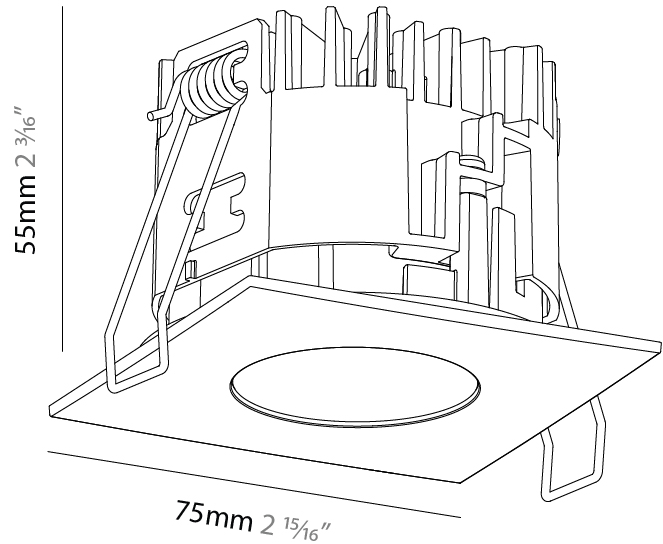

GENERAL

Series: Oiko Pro Square
Subseries: Oiko Pro Square Fixed
Brand: Prolicht
Division: Architectural
Mounting Type: Recessed
Mounting Location: Ceiling
Subcategory: Downlight

PHYSICAL

Shape: Square
Length (mm): 75
Length (in): 2 ¹⁵/₁₆
Width (mm): 75
Width (in): 2 ¹⁵/₁₆
Height (mm): 55
Height (in): 2 ¹/₆
Ceiling Thickness (mm): 1 - 25
Ceiling Thickness (in): 1/16 - 1 3/16
Min. Recessing Depth (mm): 70
Min. Recessing Depth (in): 2 ³/₄
Light Distribution: Downlight
Weight (kg): 0.209
Diffuser: Lens Pack - No Lens / Opal / Linear Spread Lens / Honeycomb / Spread Lens
Fixture Finish: SSR / BKV / CWI / CRY / HAB / UFT / ITA / RUA / FTG / MYG / LOD / PUS / FRO / FUP / KIA / POP / BLS / SPG / MEY / GOH / GUM / CHC / COM / ABZ / JAG / OBR / MOS / ROR
Fixture Material: Aluminum Die Cast
Cut-out Measurements: D. 68mm / 2 11/16"

ELECTRICAL

Lamp Type: LED (Zhaga Standard)
Input Wattage (W): 15
Total Output Wattage (W): 14.6
Dimming: Tri-Mode (Non-Dimming and Phase Dimming (120Vac only) and 0-10V Dimming)
Driver Included: Yes
Driver Location: Remote
Driver Type: Constant Current - Universal
Driver Class: Class 2
Input Voltage (V): 120 - 277
Constant Current (MA): 350

LED

Number of LEDs: 1
Color Temperature (°K): 2700 / 3000 / 3500 / 4000
Max. Delivered Lumen (lm): 1385 / 1392 / 1457 / 1471
CRI: >90 CRI
Lamp Life (hrs): 50000

OPTICAL

Reflector°: 50

RATINGS AND CERTIFICATIONS

Certified By: Certified for North American Standards
IP rating: IP54