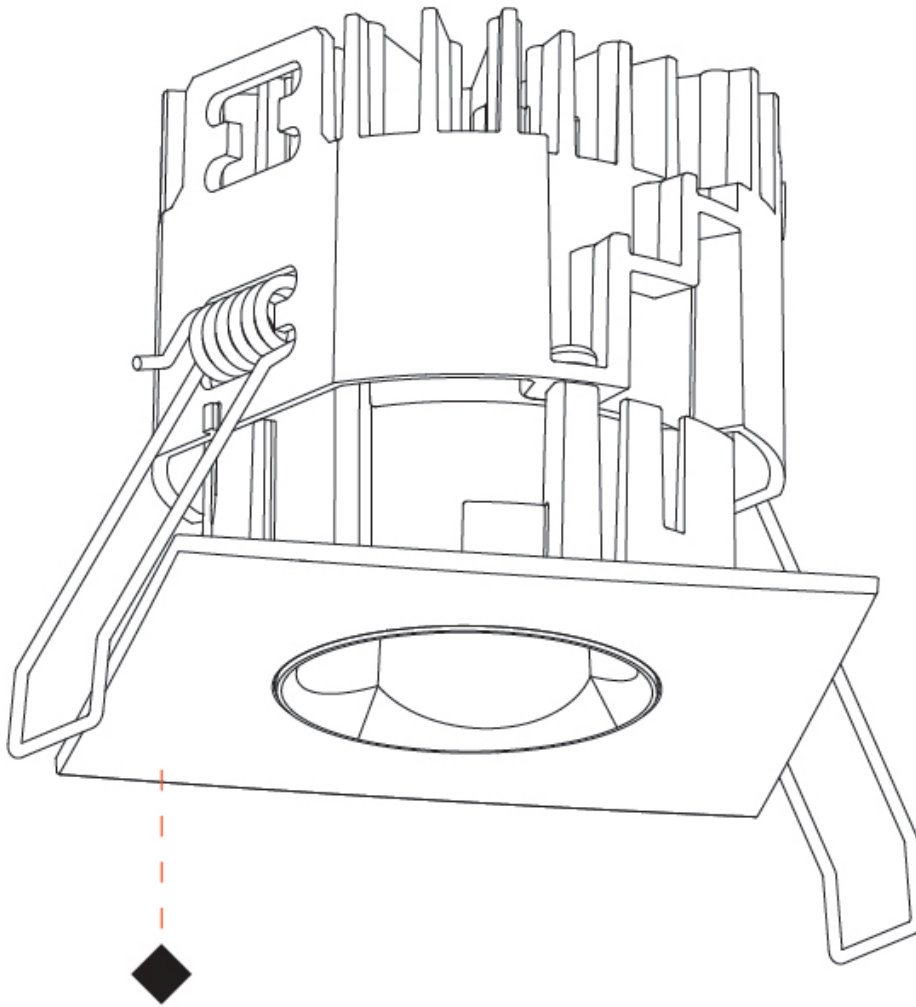

OIKO PRO SQUARE FIXED RECESSED

A35955-

PROJECT	_____
TYPE	_____
SPECIFIER	_____
QUANTITY	_____
DATE	_____

A