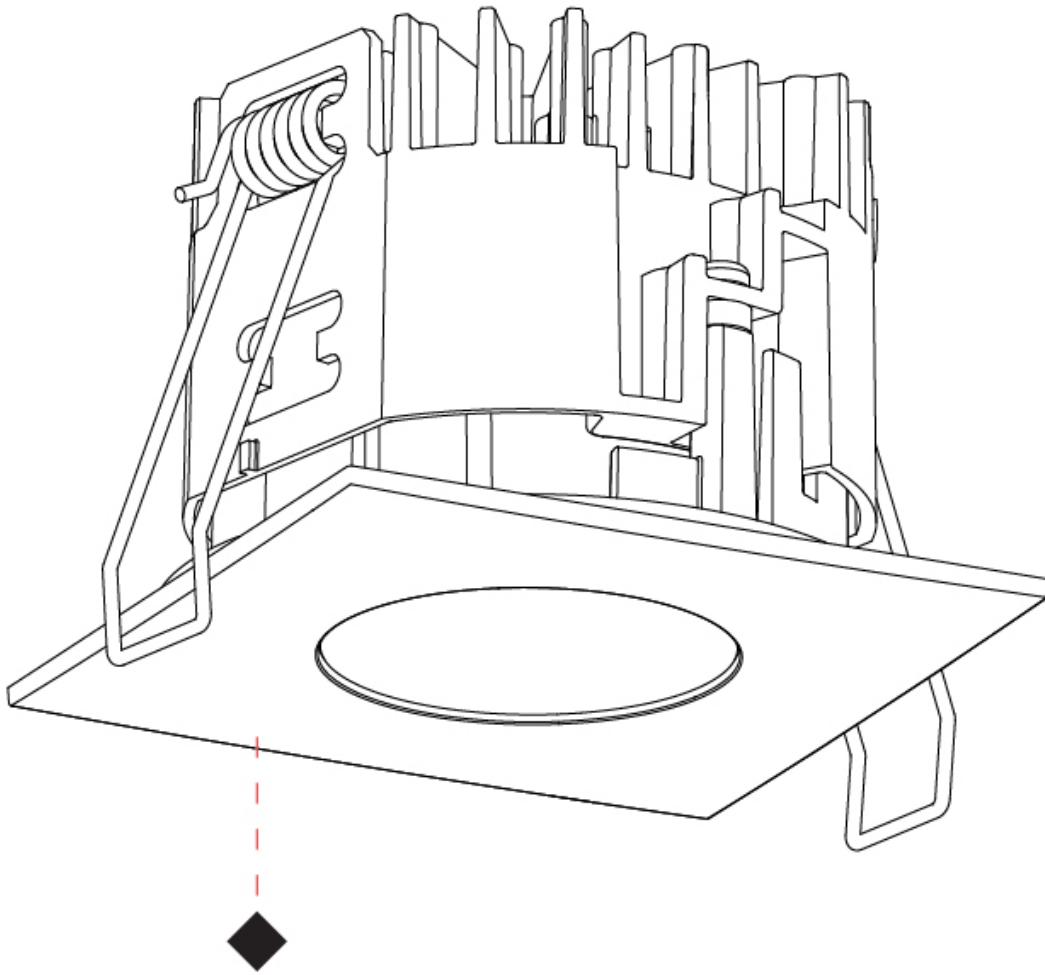

OIKO PRO SQUARE FIXED RECESSED

A350103-

PROJECT	_____
TYPE	_____
SPECIFIER	_____
QUANTITY	_____
DATE	_____

A